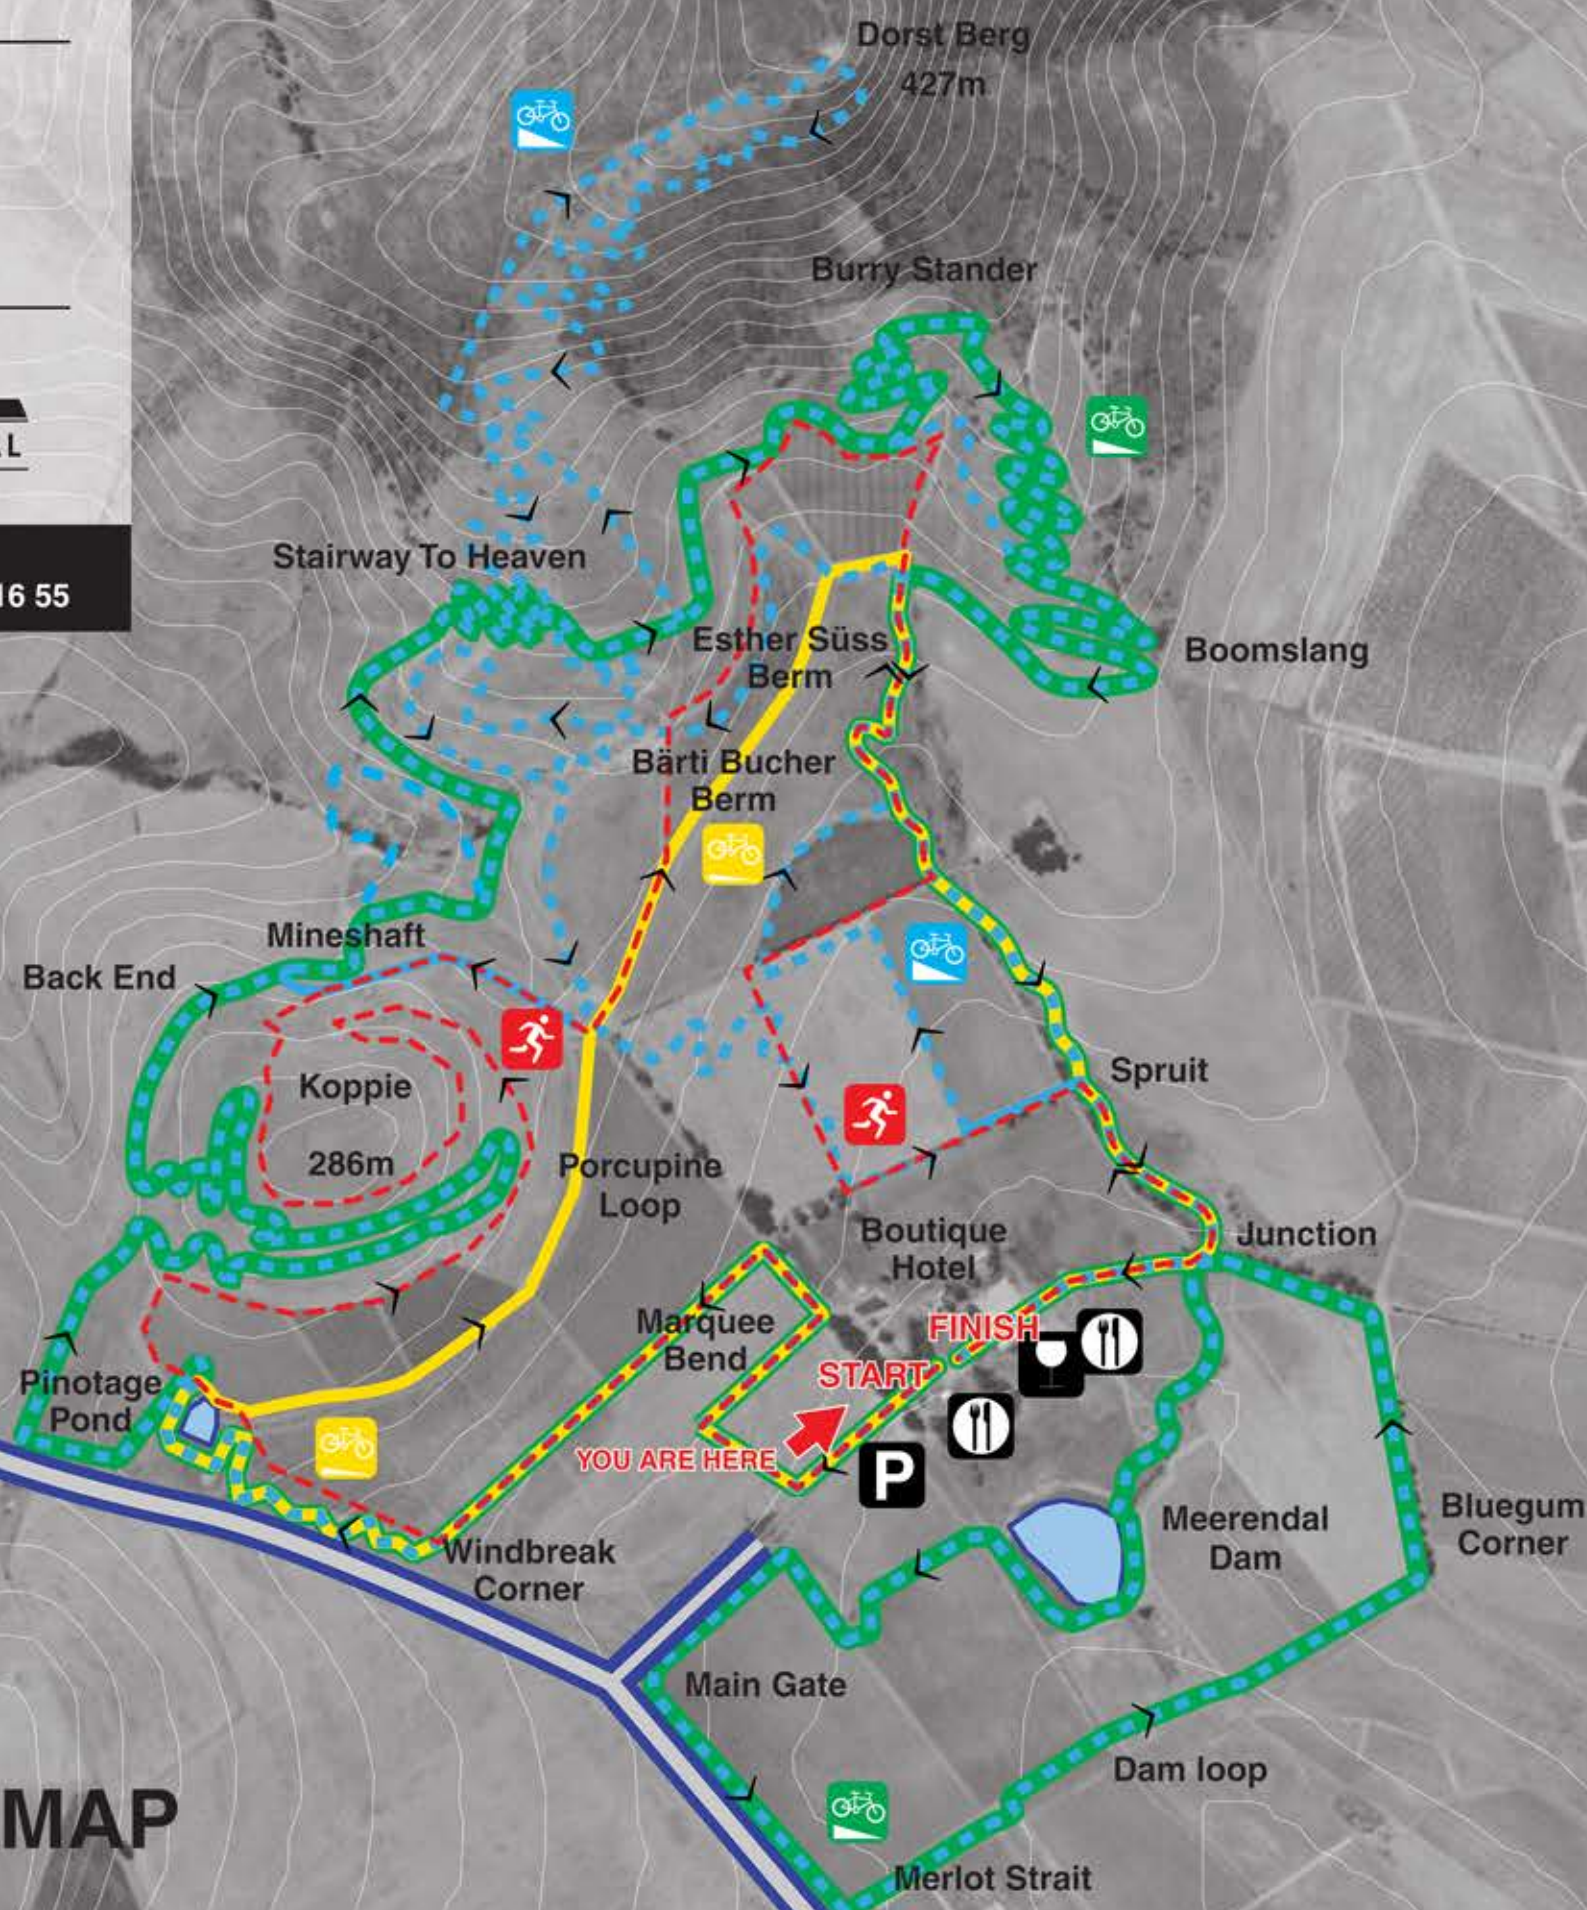

TRAIL RULES

- Buy a permit
- Stick to the marked trails and directions
- Pass safely, with courtesy
- No helmet, no ride
- No littering

JOIN NOW

www.meerendal.co.za/activities

In case of Emergency call: +27 21 975 16 55

MEERENDAL MAP

1702

WINE ESTATE

MEERENDAL TRAILS

MTB

Yellow Route

Beginner
Distance: 4.8km
Altitude: 64m

Green Route

Intermediate
Distance: 13,1km
Altitude: 207m

Blue Route

Advanced
Distance: 23,4km
Altitude: 473m

TRAIL RUNNING

Red Route

Distance: 7km
Altitude: 140m